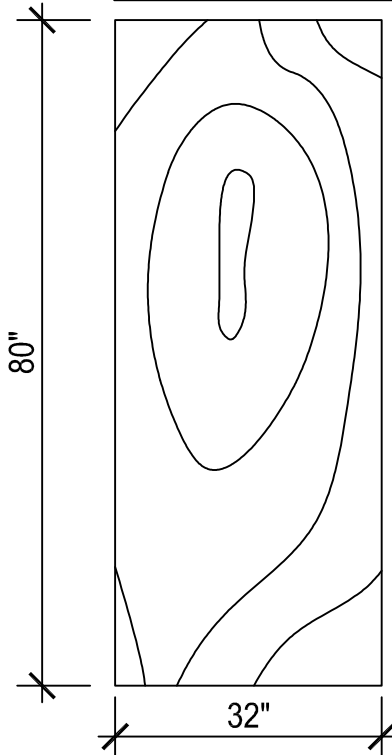

EXTERIOR SOLID TIMBER DOOR

SOLID CORE

TYPICAL SOLID EXTERNAL DOOR TYPES

SOLID CORE

M.J.N. McNAUGHTON LTD

PO Box 27 061, Mt. Roskill, New Zealand
 Email: mjnmcnaughton@xtra.co.nz

T: +64.9.620.9059
 F: +64.9.620.7585

Scale: 1/2"=1'-0"

Date: 05/20/05

Page: DT04A