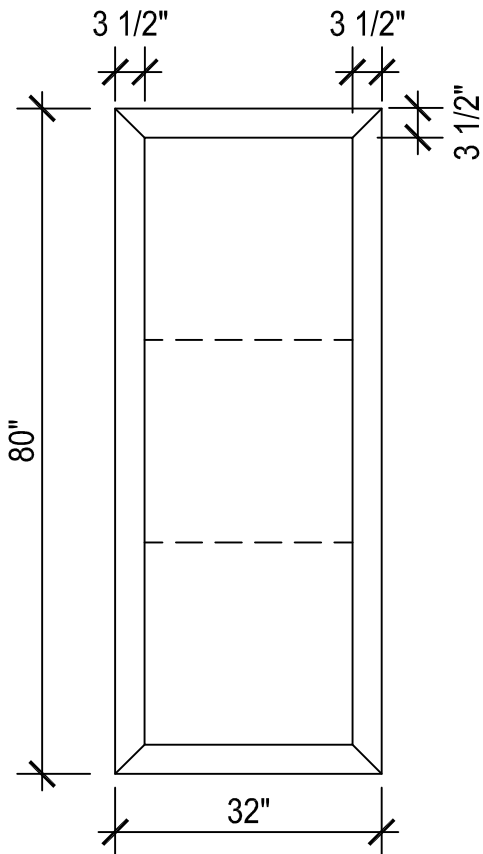

EXTERIOR SOLID TIMBER DOOR

SOLID CORE

TYPICAL SOLID EXTERNAL DOOR TYPES

SOLID CORE

M.J.N. McNAUGHTON LTD

PO Box 27 061, Mt. Roskill, New Zealand
 Email: mjnmcnaughton@xtra.co.nz

T: +64.9.620.9059
 F: +64.9.620.7585

Scale: 1/2"=1'-0"

Date: 05/20/05

Page: DT04A